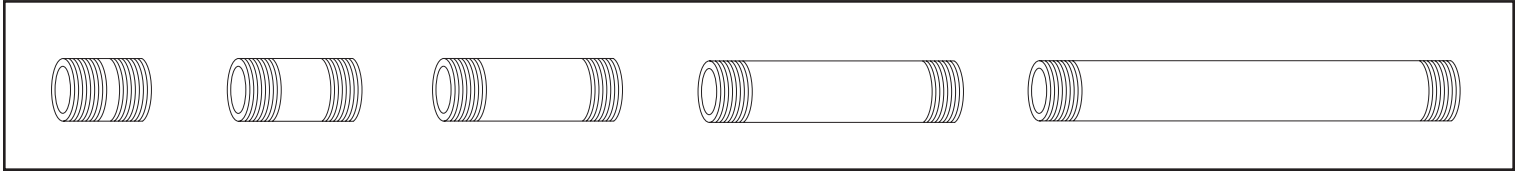

# STAINLESS STEEL NIPPLES

	Close	Short	2"	2-1/2"	3"	3-1/2"	4"	4-1/2"	5"	5-1/2"	6"	8"
1/8"	3/4"	1-1/2"										
1/4"	7/8"	1-1/2"										
3/8"	1"	1-1/2"										
1/2"	1-1/8"	1-1/2"										
3/4"	1-3/8"	2"										
1"	1-1/2"	2"										
1-1/4"	1-5/8"	2-1/2"										
1-1/2"	1-3/4"	2-1/2"										
2"	2"	2-1/2"	↓									
2-1/2"	2-1/2"	3"		↓								
3"	2-5/8"	3"										
4"	2-7/8"	4"										

Stock sizes in SCH 40S, SCH 80S

**Special lengths up to 20 feet available**